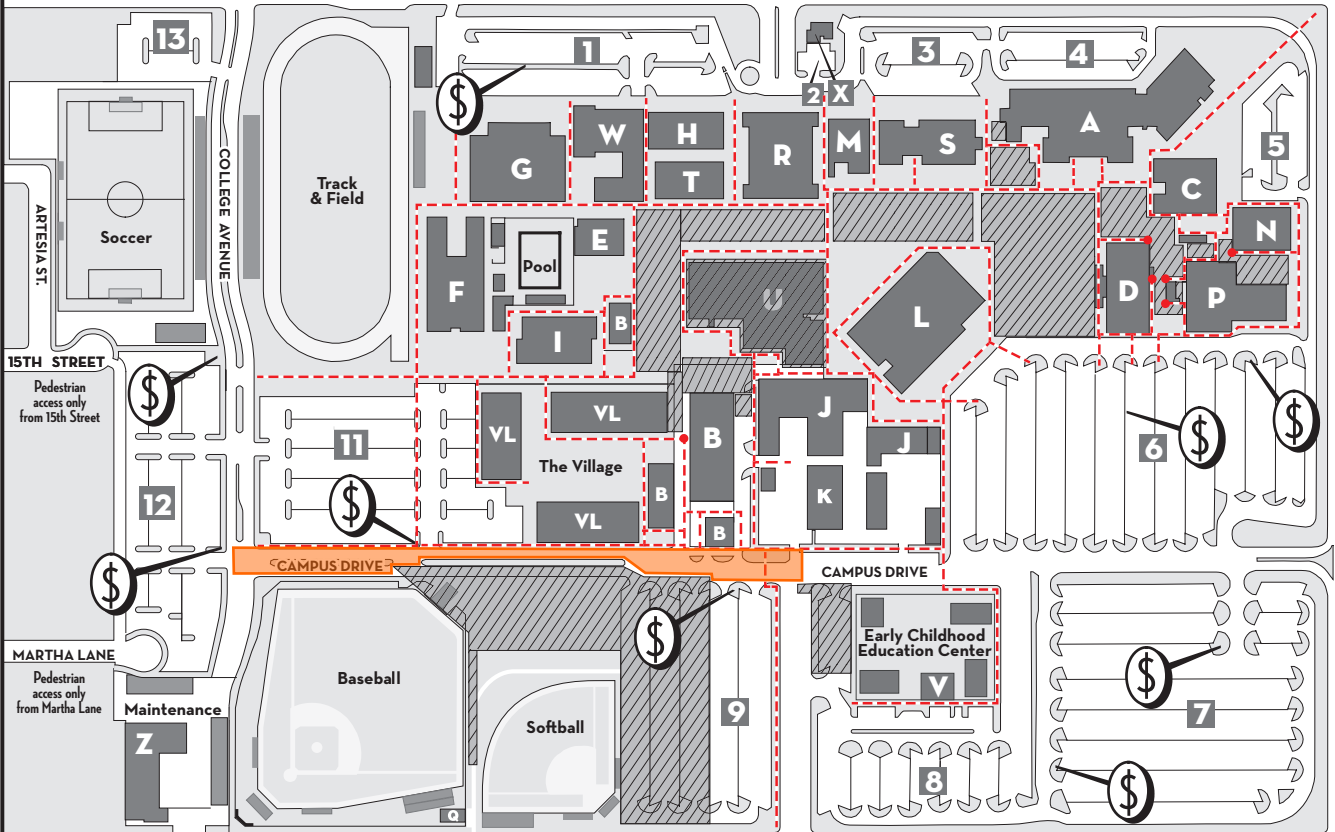

CONSTRUCTION ALERT

Date: November 2, 2016

What: Road Closure – Campus Road between Pacific and College Avenue

When: 11/16/16 – 11/18/16 (All day and all night)

Where: Santa Ana College

Activities:

Due to the relocation of the ice tank storage units from the street into the new Central Plant, Campus Road between Pacific and College Avenue will be closed all day and all night from November 16-18, 2016.

Attachment:

Campus Map

BRISTOL MARKETPLACE SHOPPING CENTER

17th Street

17th Street

Bristol Street

WASHINGTON AVENUE

WASHINGTON AVENUE

- ROAD CLOSED 11/16/16 - 11/18/16

← PACIFIC AVENUE